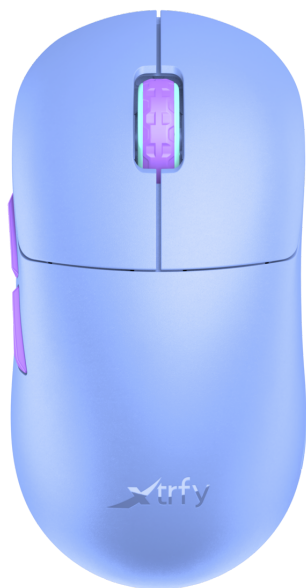

# M8 WIRELESS

Wireless ultra-light gaming mouse

Models may vary from the image shown

## FUNCTION AND PERFORMANCE

- Optimized for esports
- Symmetrical shape with ultra-low front
- 55 grams lightweight with a solid shell
- 2.4 GHz lag-free wireless

### M8 WIRELESS. THE AIM CHANGER.

Meet top-tier wireless performance and a shape unlike any other. With its innovative low front, the M8 Wireless is uniquely designed to offer a new level of control and accuracy.

### ULTRA-LOW FRONT FOR HIGHER PRECISION.

The M8 Wireless is not your standard symmetrical mouse. With a button height as low as 4 millimeters at the front, it allows you to move your fingers closer to the pad for more precision in every swipe.