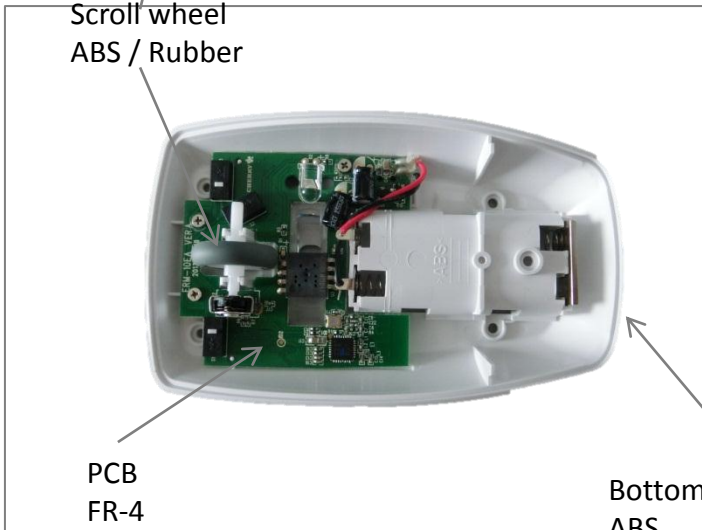

PRODUCT RECYCLING INFORMATION

DW 8000 - Mouse

Top enclosure
ABS

Steel plate

USB Receiver
ABS / SPCC

Scroll wheel
ABS / Rubber

PCB
FR-4

Bottom enclosure
ABS