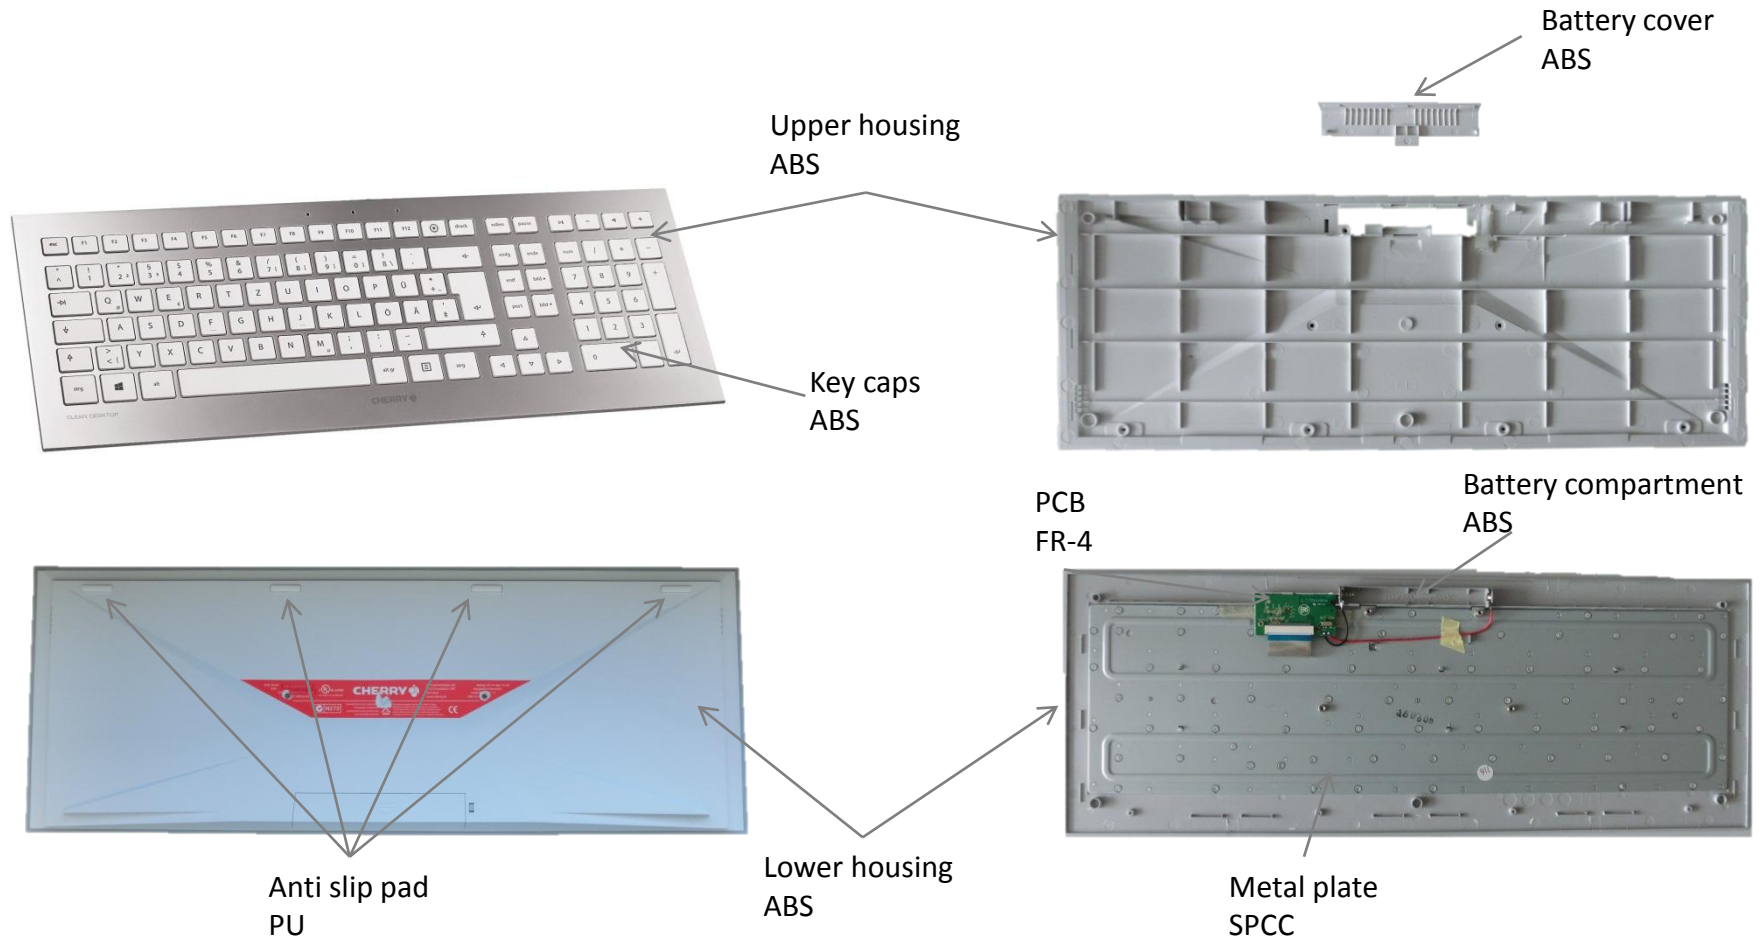

PRODUCT RECYCLING INFORMATION

DW 8000 - Keyboard

Cherry GmbH

Cherrystraße, 91275 Auerbach, Deutschland/Germany

Internet: www.cherry-world.com, E-Mail: info@cherry.de