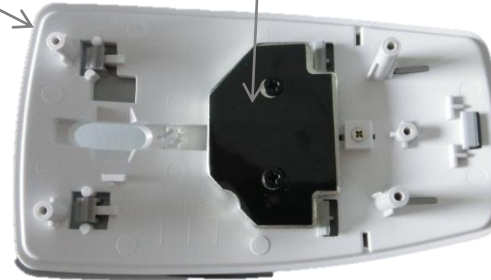

PRODUCT RECYCLING INFORMATION

DW 8000 - Mouse

Top enclosure
ABS

Steel plate

USB Receiver
ABS / SPCC

Scroll wheel
ABS / Rubber

PCB
FR-4

Bottom enclosure
ABS